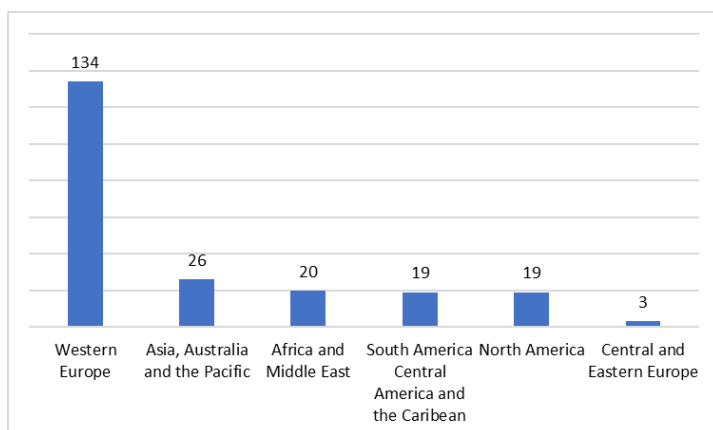

- Oikocredit (EDCS UA) is a cooperative society with 221 members to date.
- The membership has 5 different categories and is made up of:
 - 93 Churches
 - 85 Church related institutions
 - 14 Partners
 - 20 Support associations
 - 9 Other member
- Members are shown per continent and country in the overview. The following graph shows the number of members per region: